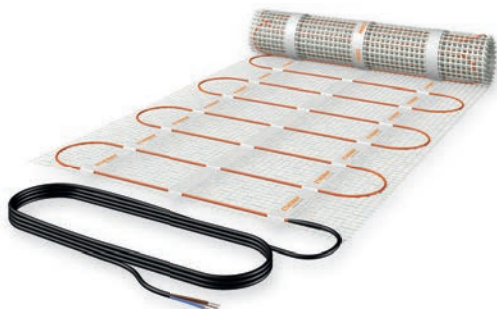

ETHERMA DS

Dipole netted heating mat under tiles or stone

The DS netted heating mat DS is a factory-assembled ready-to-use netted heating mat for heating floors and rooms or sealing off cold walls. Because it is only 2.7 mm thin it allows a low installation height.

This netted heating mat is self-adhesive and because of the dipole version it can be easily installed in tile-adhesive layer.

The special workmanship guarantees a 100% safe and easy installation as well as a high stability of the heating mat. The netted heating mat is available in four standard outputs of 90, 130, 160 or 200 W/m².

On demand we produce netted heating mats in your size, voltage, output and type as required.

ATTENTION: Do NOT shorten the heating mat!

TECHNICAL DETAILS

- > Voltage: 230 V
- > Output: 90, 130, 160, 200 W/m²
- > Temperature-resistant: pp to 90 °C
- > Thickness of heating cable: approx. 2.7 mm
- > Standard widths: 50, 100 cm
- > Grid type: 12 x 12 mm, self-adhesive
- > IP rating: IP X7
- > Safety function: Earth-leakage circuit breaker, 30 mA
- > Connection cable (no plug): 4 m; 2 x 1.0 mm² + protective braid
- > Certification: VDE

BENEFITS OF THIS PRODUCT

- + Only 2.7 mm thin
- + Also suitable for wall heating
- + Self-adhesive netted heating mat
- + Only one connection cable (no plug)
- + Very low magnetic field < 25 nT
- + Flat, torsion-free laying
- + 2 standard widths: 50, 100 cm
- + Special outputs and sizes
- + Custom-made connection cable (no plug) available