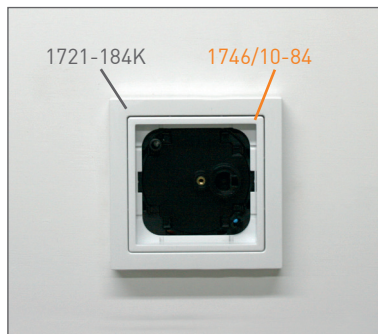

BRAND: BUSCH-JAEGER
TYPE: FUTURE LINEAR (1721-184K + 1746/10-84)
COLOR: STUDIO WHITE GLOSSY
FITTING: 100%
REMARKS: ONLY IN COMBINATION WITH EXTRA BASEPLATE 1746/10-84